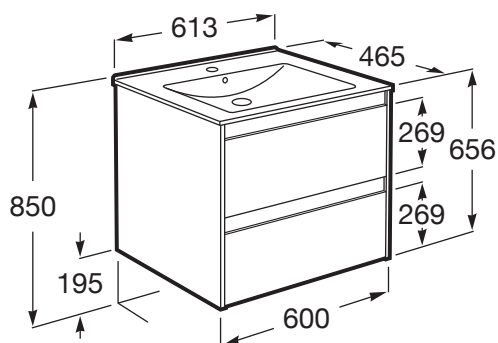

**CLAUDIA**

**Unik (base unit with 2 drawers)**

**DIMENSIONS**

Length 613 mm  
 Width 465 mm  
 Height 656 mm

**COLOURS AND FINISHES**

**TECHNICAL DRAWINGS**

**FEATURES**

- Basin position: Central
- Closing and opening system: Soft close drawers
- Faucet position: On the basin
- Furniture structure: Drawers
- Installation type: Wall-hung
- Washbasin type: Vanity